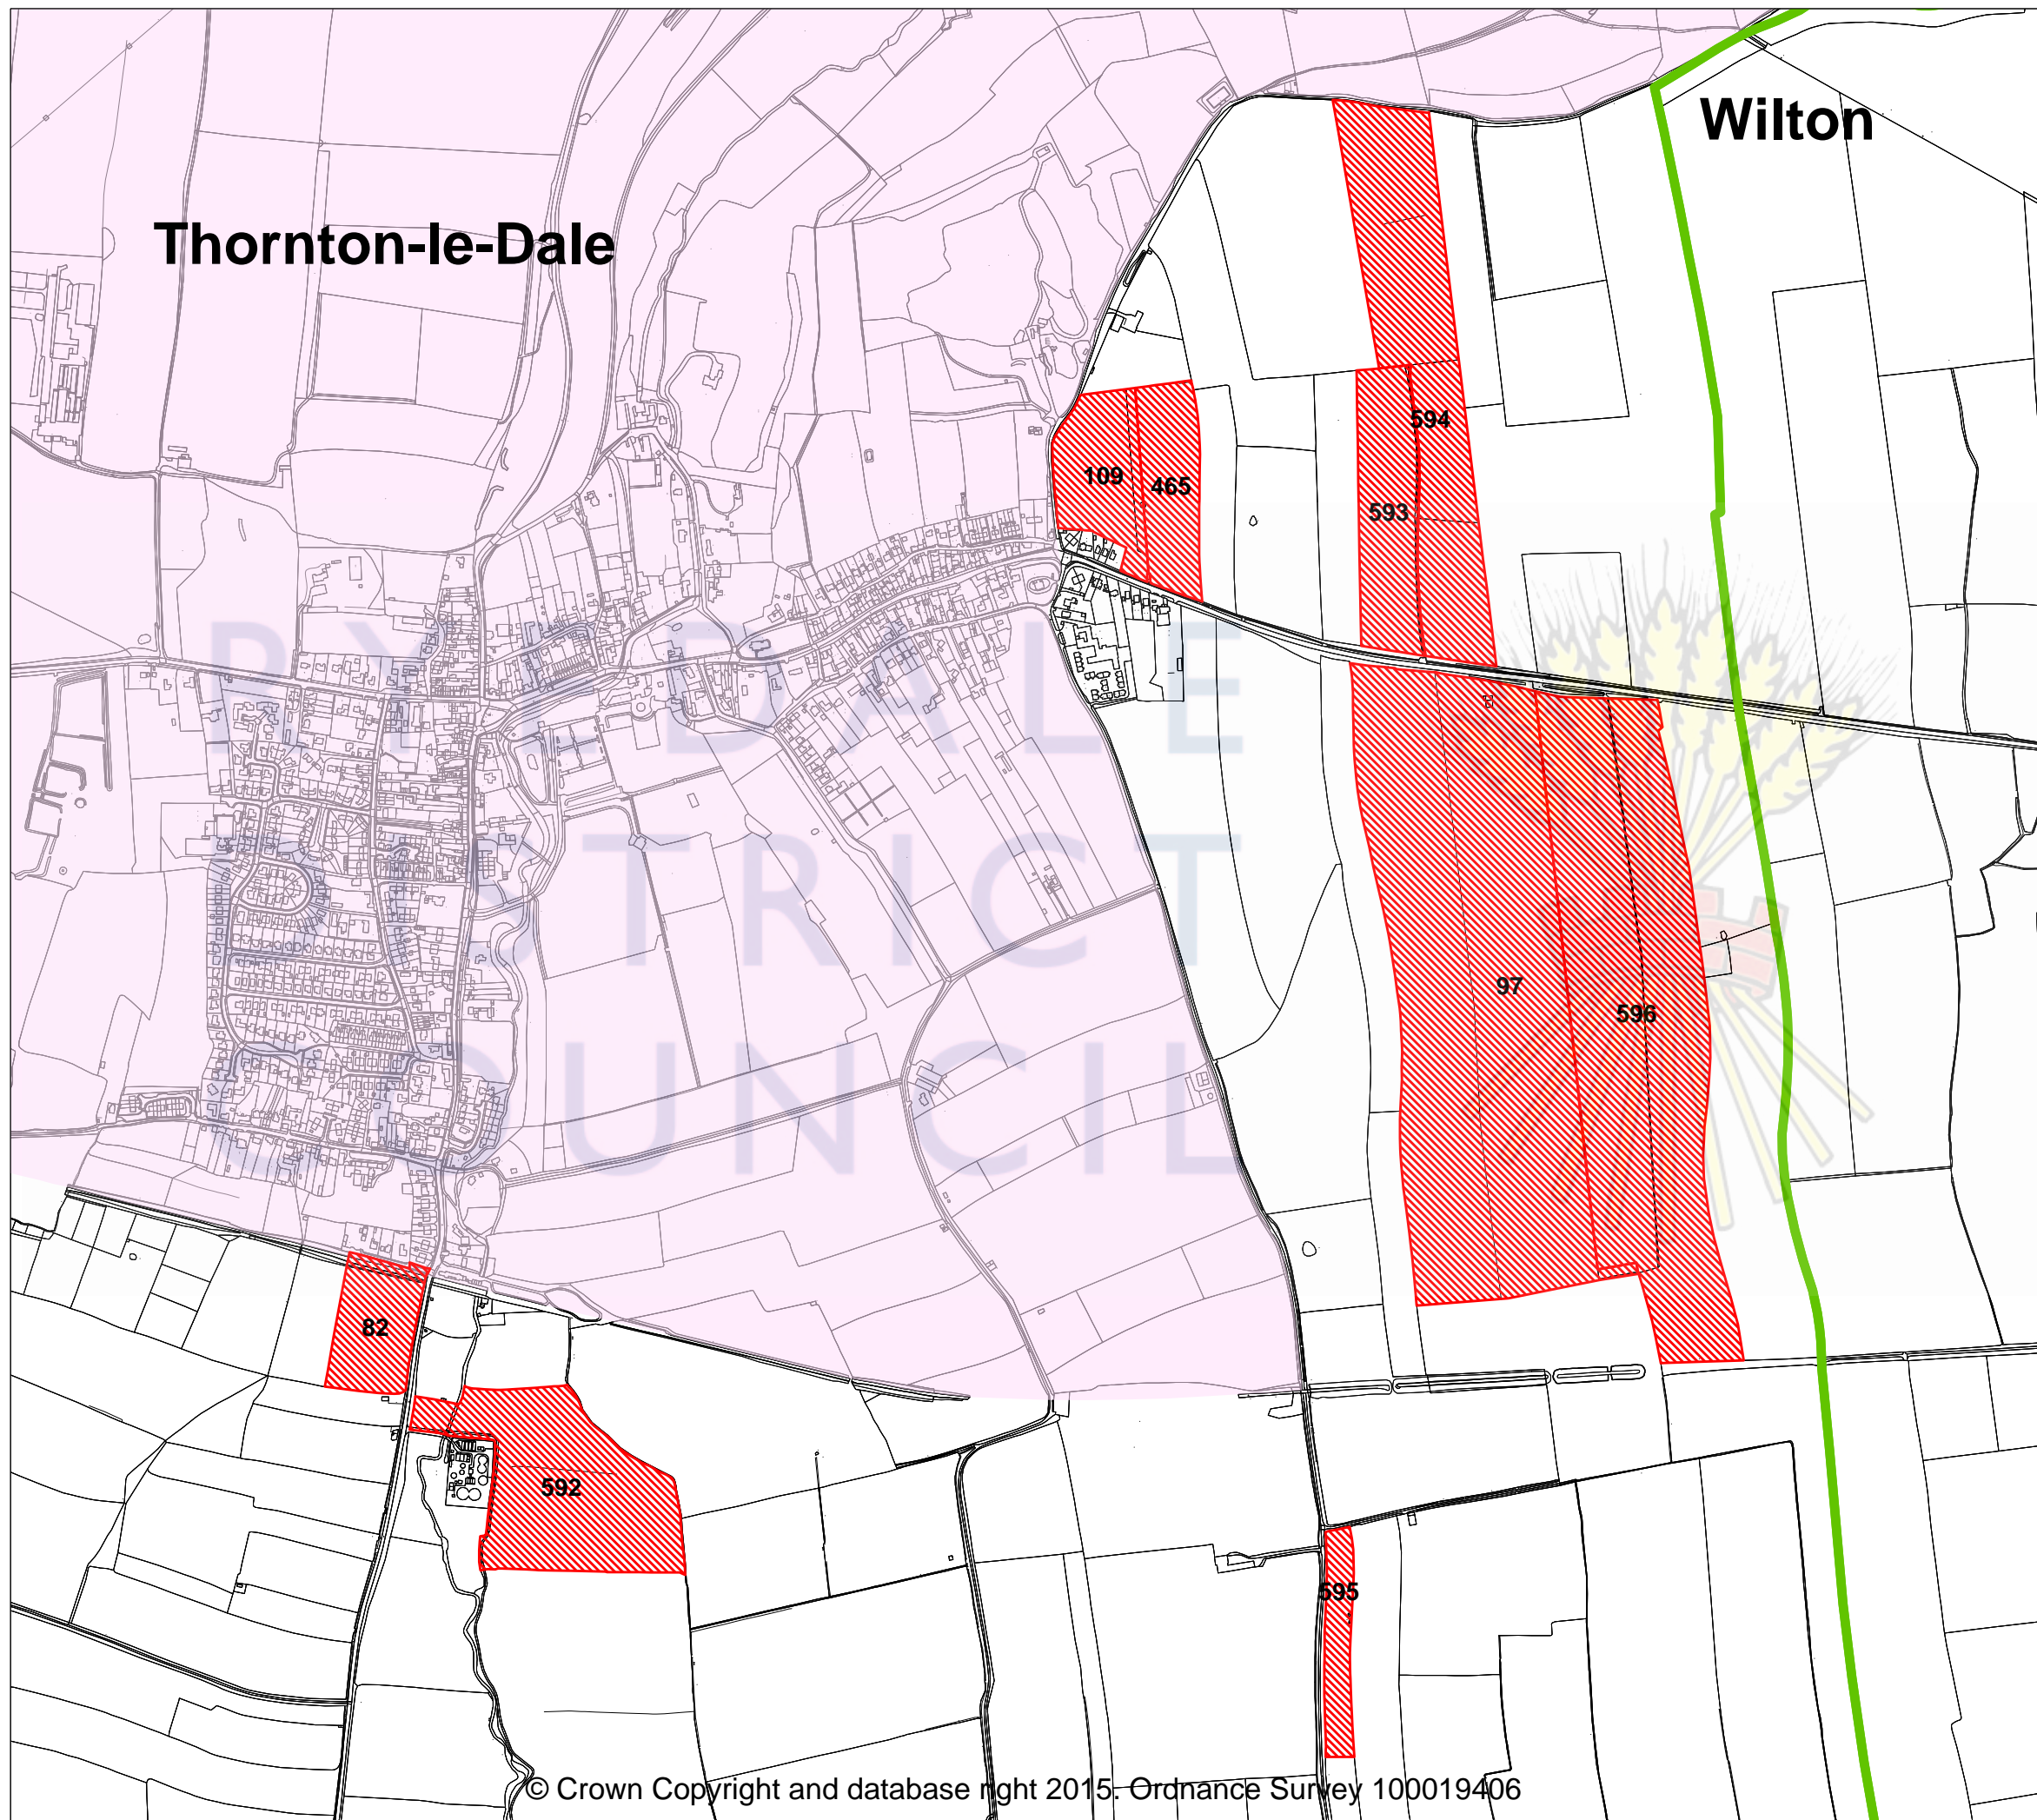

# Thornton-le-Dale

## Legend

-  Residential
-  Employment
-  Mixed
-  Leisure / Tourism
-  Retail
-  Not Specified
-  National Park
-  Parish Boundary
-  District Boundary

1 : 10000 on A3  
March 2015